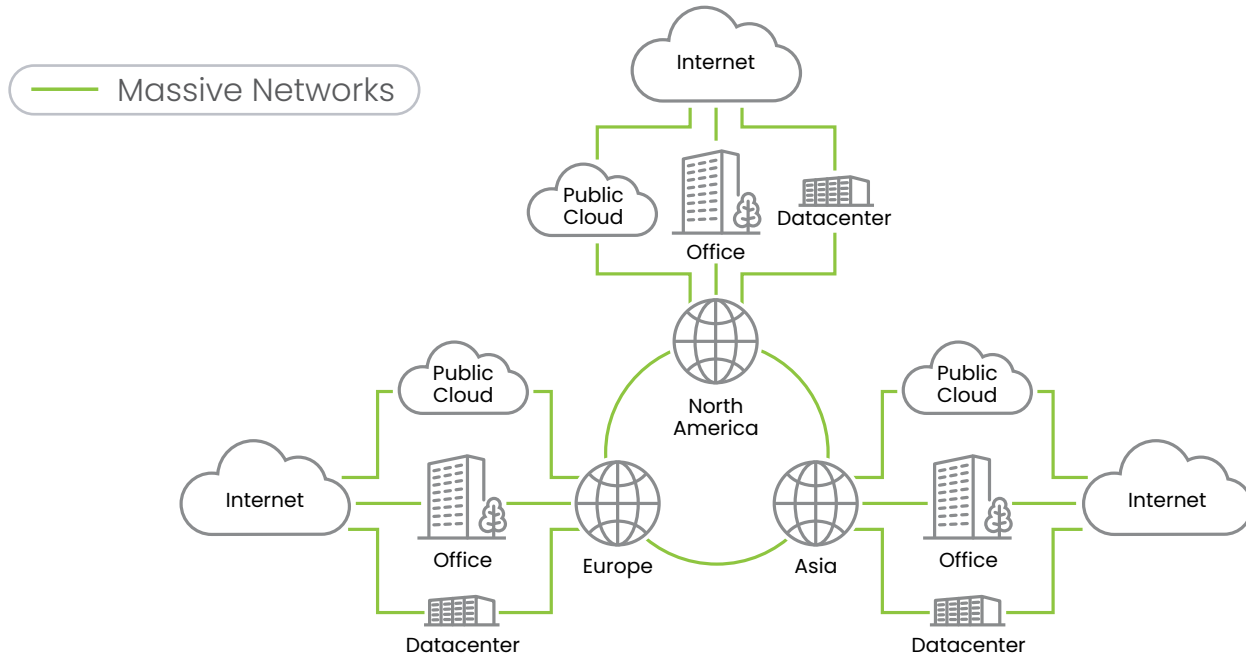

Data Center Grade Connectivity to the Last Mile

One Pipe delivers top-tier, redundant connections straight to your doorstep. Whether it's for inter-office, data center, cloud, or internet

links, our system enables secure, flexible connections. Rapidly integrate new offices or data centers, with each traffic type benefiting from secure, dedicated Layer 2 connections. This not only segments your network for enhanced security, but also shields your data from internet vulnerabilities.

Your Carrier Evolved

One Pipe connects you to over 60 million fiber-lit buildings globally, connecting your offices to the clouds, ISPs, and data centers that serve your business. It's more than just connectivity; it's complete WAN delivery for agile, hybrid and multi-cloud environments.

Discover more at CarrierEvolved.com

Legacy

Multiple Carriers

High level view of a subset of the legacy carriers and contracts required to deliver global enterprise WAN

One Pipe Multi-Connect®

Massive Networks

High level view of the carrier consolidation provided by Massive Networks.
Global WAN delivered last-mile to last-mile.

Massive Networks' One Pipe Multi-Connect®

One Pipe, Any Connection

One Pipe can be segmented into a combination of Layer 2 links and link types, utilizing the total bandwidth available from the connection media