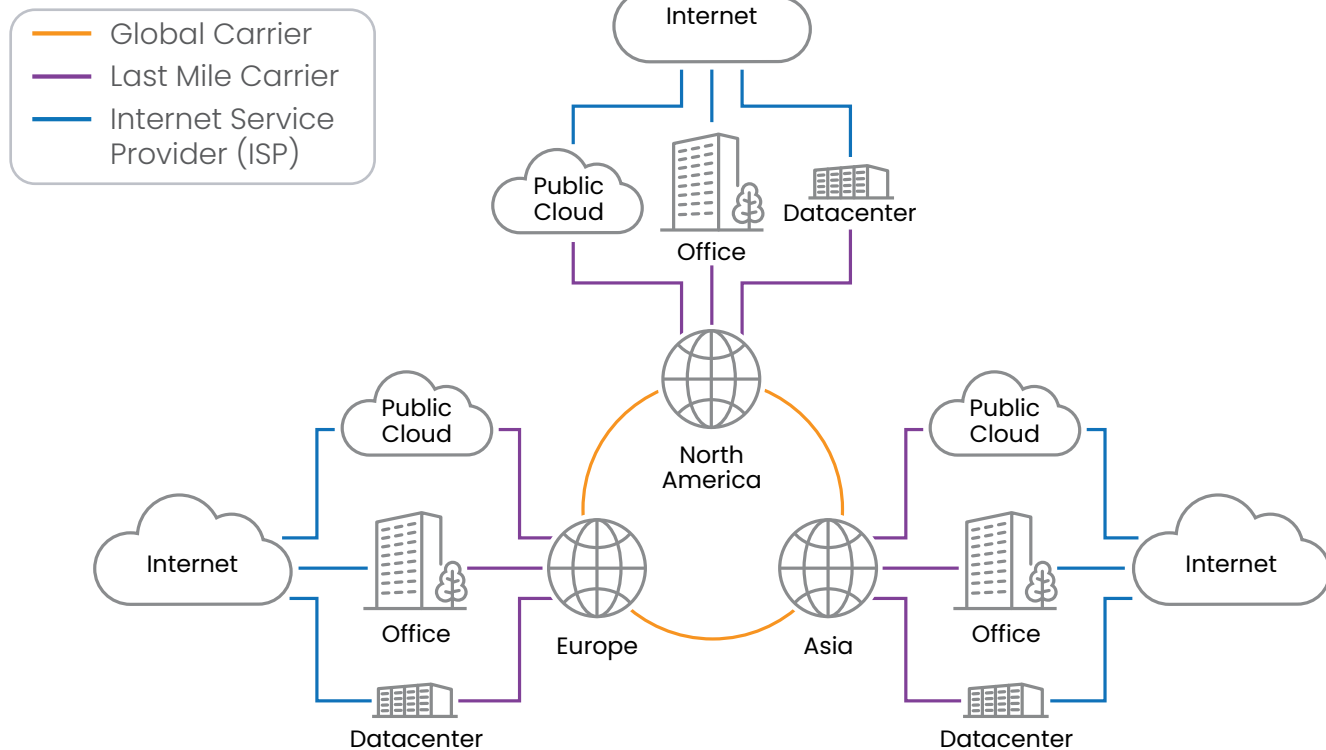

Your Carrier Evolved

One Pipe connects you to over 60 million fiber-lit buildings globally, connecting your offices to the clouds, ISPs, and data centers that serve your business. It's more than just connectivity; it's complete WAN delivery for agile, hybrid and multi-cloud environments.

With Massive your operators aren't alone, Massive's engineering team will customize solutions to fit your unique needs. With Massive Networks, you don't just get a connection; you gain a team of carrier design and support experts.

Discover more at CarrierEvolved.com

Legacy

Multiple Carriers

High level view of a subset of the legacy carriers and contracts required to deliver global enterprise WAN