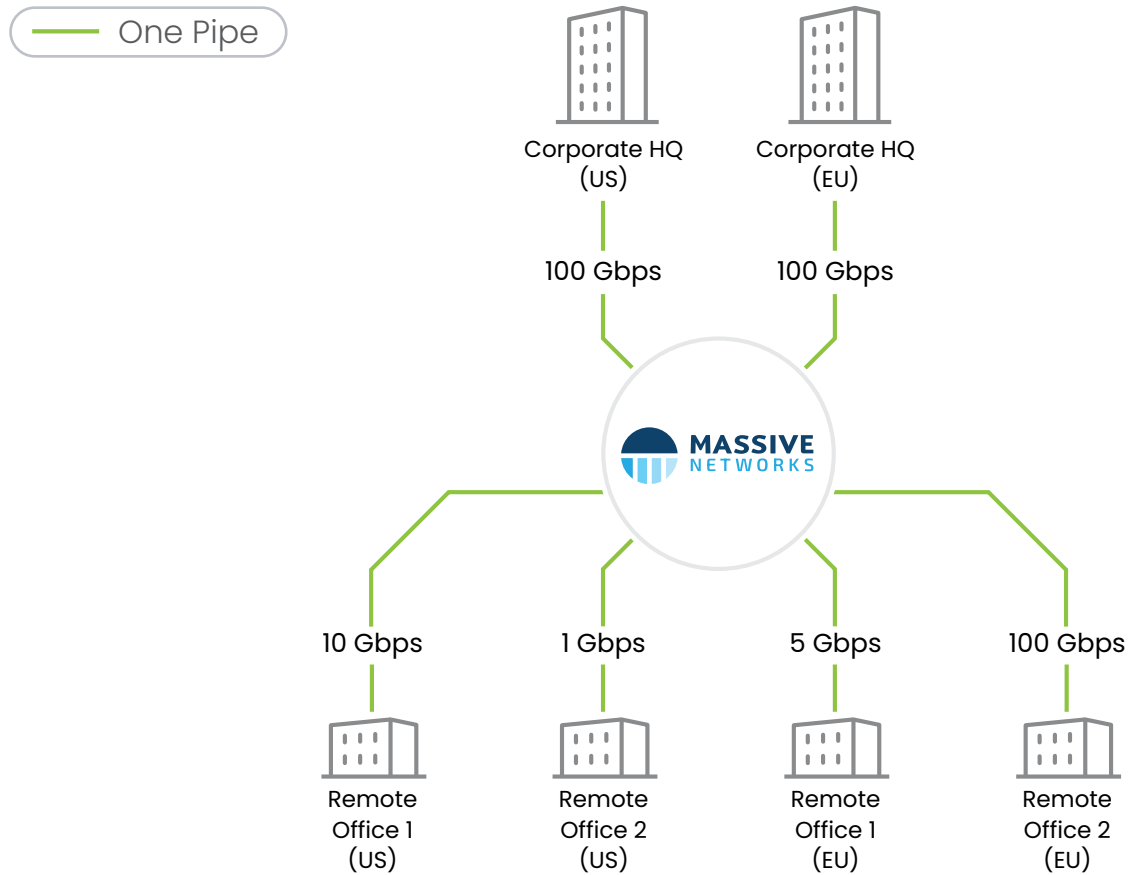

Evolve Your Network

Office-to-Office Connect[®]

MASSIVE
NETWORKS

| Carrier Evolved

Office-to-Office Connect®

Enterprise Networking Transformed

The shift towards distributed work forces necessitates agile and reliable connectivity. Office-to-Office Connect® by Massive Networks is designed to provide a reliable, secure, and simple carrier backbone across multiple office locations, facilitating seamless communication and resource sharing.

One Pipe Multi-Connect®: Office-to-Office Connect®

Reliable, Secure, & Simple Last Mile Connectivity

Massive Networks' One Pipe backbone network provides direct Layer 2 peering at configurable bandwidth between offices and branches

Scalable Network Solutions

Designed for scalability, Office-to-Office Connect® enables easy bandwidth upgrades and seamless integration of new office locations into the network, minimizing the need for recurrent network reconfiguration.