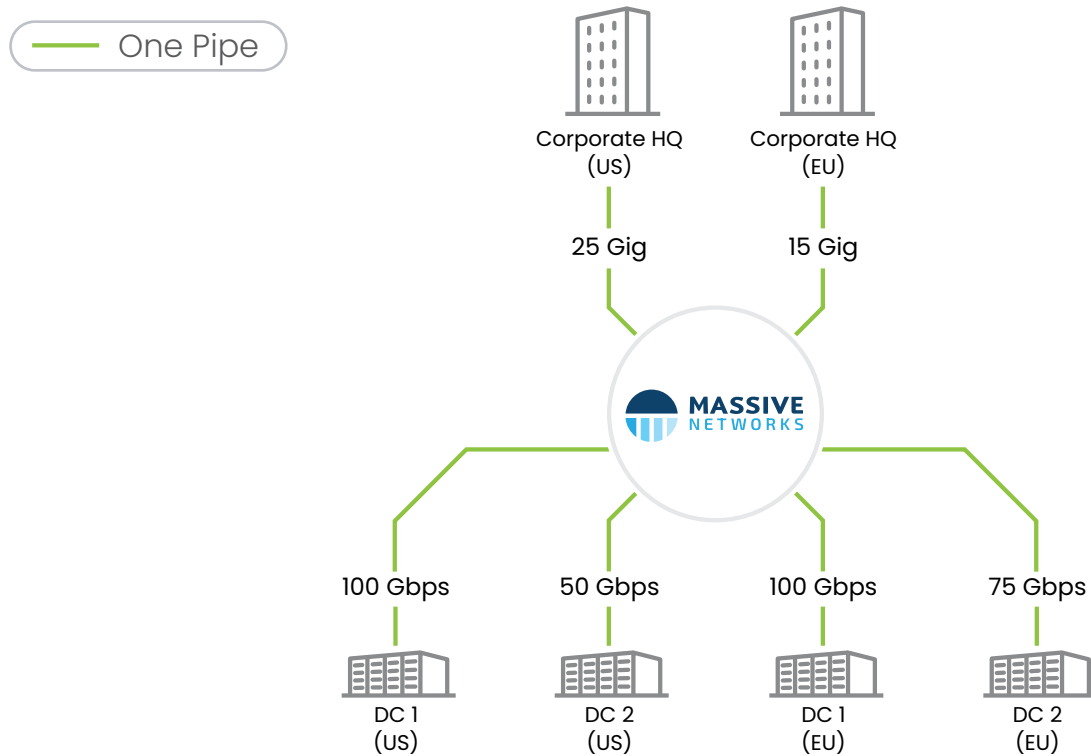

Evolve Your Network

Data Center Connect

MASSIVE
NETWORKS

| Carrier Evolved

Data Center Connect

Evolved Data Center Connectivity

The shift to decentralized workloads spanning data centers and cloud services demands flexible, reliable, and secure high performance connectivity. Traditional carriers fall short of meeting today's data center connectivity agility and efficiency requirements. Massive Networks' Data Center Connect provides a simple solution to your evolving needs, offering a single carrier approach with reliable high-performance connectivity.

Traditional Carrier Challenges

Traditional carrier services are limited in flexibility and customization options. They're also entrenched with hidden costs. These challenges force customers to juggle multiple carriers for comprehensive global connectivity solutions, leading to complex management and billing with fragmented support.

One Pipe Multi-Connect®: Data Center Connect

Reliable, Secure, and Simple Data Center Connectivity

Massive Networks' One Pipe backbone network provides direct Layer 2 peering at configurable bandwidth from offices to data centers

Massive Networks' Data Center Connect provides seamless connectivity to over **60 million** fiber-lit buildings worldwide

Agile Data Center Connectivity

Massive Networks' Data Center Connect provides seamless connectivity to over 60 million fiber-lit buildings worldwide, including regional PoPs, colocations, major MSPs, and office buildings across the globe. It supports direct connections to public clouds using Cloud Connect and simple,