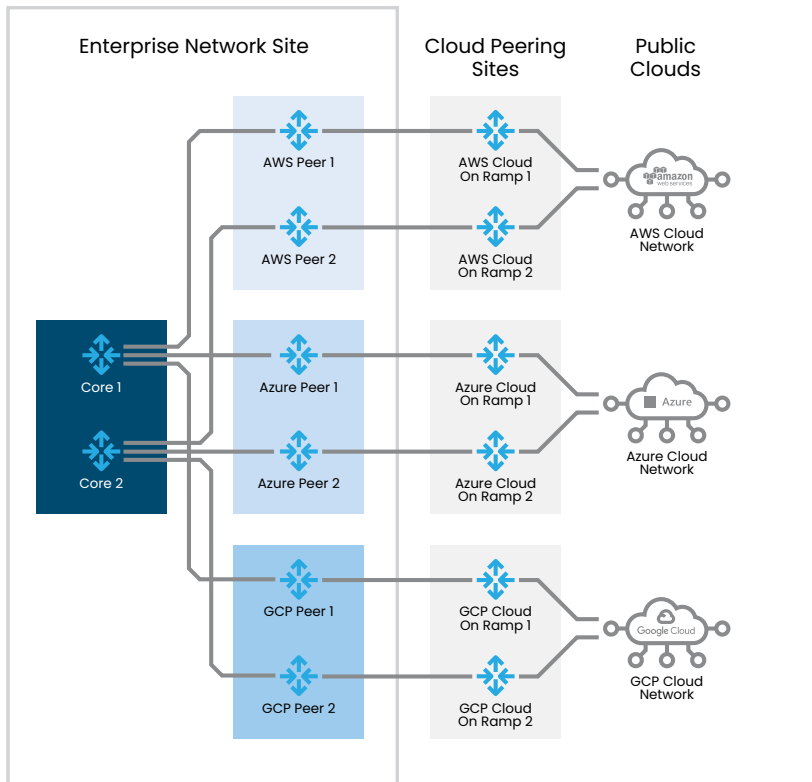

## Revolutionize Your Cloud Connectivity

Massive Networks' Cloud Connect eliminates the cost and complexity of VPNs by delivering direct, private cloud access using reliable, high-performance carrier Ethernet. This ensures a reliable, secure, and simple solution for all cloud data streams. By choosing Cloud Connect, businesses gain an evolved carrier solution that eliminates complexity and cost from delivering today's complex WAN requirements.

## Direct Cloud Access

Cloud Connect offers a simplified direct connection to major cloud services like AWS, Azure, and GCP. This solution is ideal for companies looking for reliable and secure cloud access. Using Cloud Connect facilitates easy integration with services such as EC2 and S3. This is especially beneficial to businesses utilizing a hybrid model combining cloud and on-premises infrastructure.

# One Pipe Multi-Connect®: Cloud Connect

Simplified Direct Connections to Public Clouds

Legacy ISP Layer 3 Cloud Peering

One Pipe Layer 2 Peering

One Pipe provides direct, private Layer 2 access to cloud resources

## Cloud Connectivity Simplified

Cloud Connect is a component of Massive's **One Pipe Multi-Connect®**, connecting you to over 60 million fiber-lit buildings globally. Massive Networks eliminates the complexities of managing multiple carriers and navigating multi-cloud networking. It works across major cloud platforms, ensuring reliability, security, and simplicity.