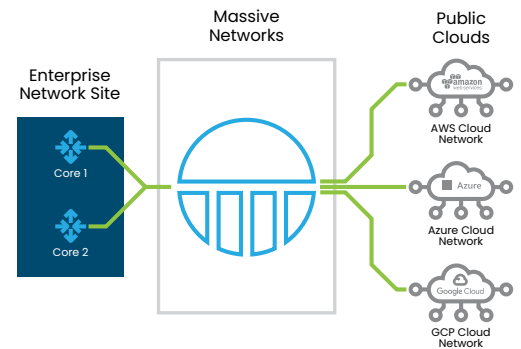

## Revolutionize Your Cloud Connectivity

Massive Networks' Cloud Connect eliminates the cost and complexity of VPNs by delivering direct, private cloud access using reliable, high-performance carrier Ethernet. This ensures a reliable, secure, and simple solution for all cloud data streams. By choosing Cloud Connect, businesses gain an evolved carrier solution that eliminates complexity and cost from delivering today's complex WAN requirements.

## Direct Cloud Access

Cloud Connect offers a simplified direct connection to major cloud services like AWS, Azure, and GCP. This solution is ideal for companies looking for reliable and secure cloud access. Using Cloud Connect facilitates easy integration with services such as EC2 and S3. This is especially beneficial to businesses utilizing a hybrid model combining cloud and on-premises infrastructure.

# One Pipe Multi-Connect®: Cloud Connect

Simplified Direct Connections to Public Clouds

Legacy ISP Layer 3 Cloud Peering

One Pipe Layer 2 Peering

One Pipe provides direct, private Layer 2 access to cloud resources

## Reliable Cloud Connections

Cloud Connect connects you directly with your cloud providers, eliminating reliance on public internet. This enhances security and performance for cloud data transfers. With cloud connect you rest assured that your critical services have the